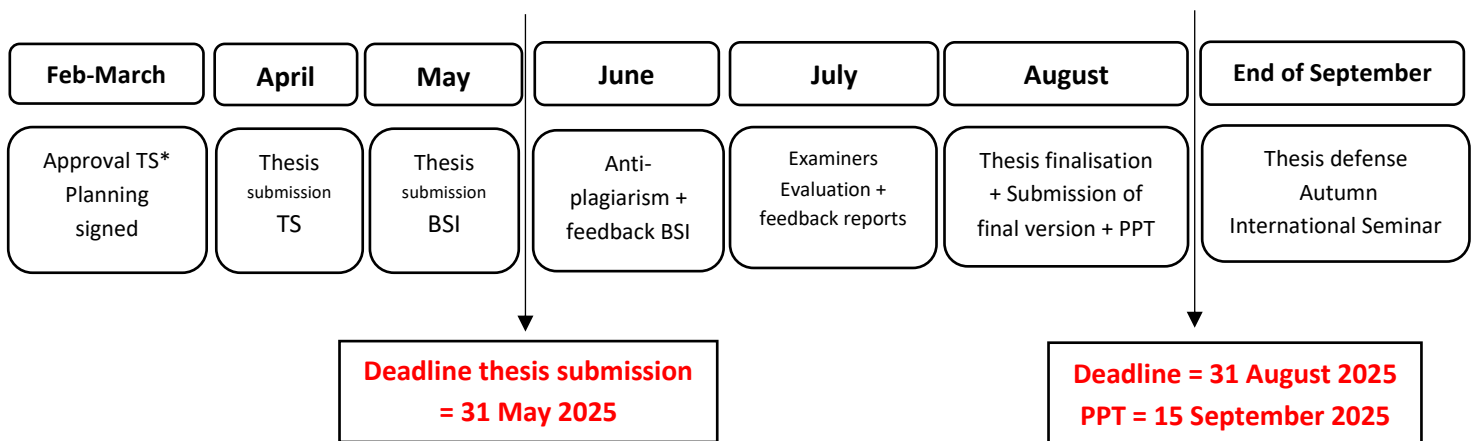

## THESIS DEFENSE SESSIONS MARCH & SEPTEMBER 2025

### THESIS DEFENSE **END OF MARCH 2025** – SPRING INTERNATIONAL SEMINAR

\* TS = Thesis Supervisor

### THESIS DEFENSE **END OF SEPTEMBER 2025** – AUTUMN INTERNATIONAL SEMINAR

\* TS = Thesis Supervisor