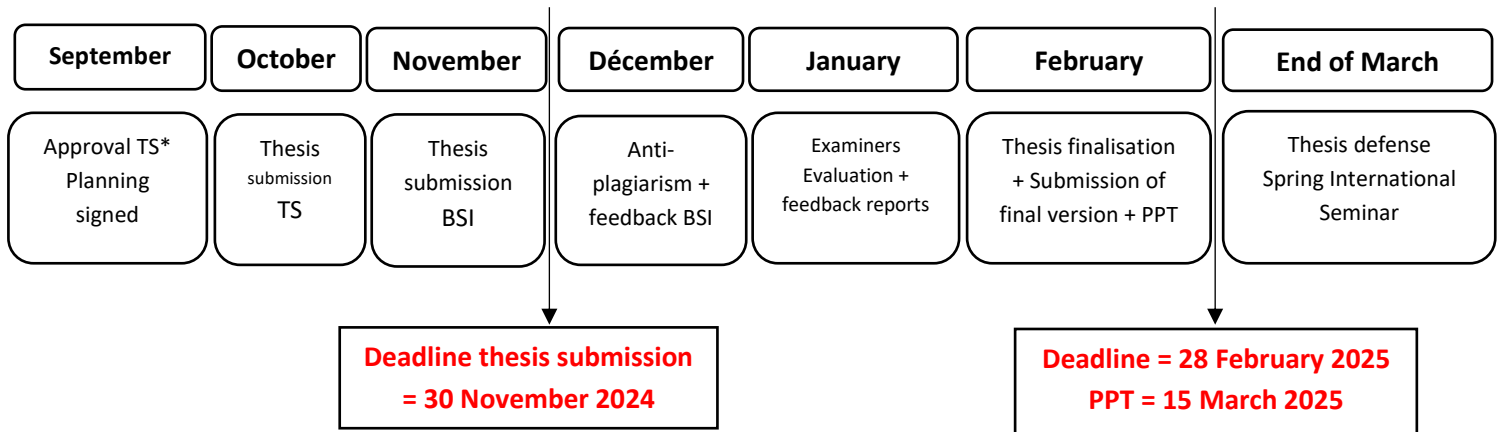

## THESIS DEFENSE SESSIONS MARCH & SEPTEMBER 2025

### THESIS DEFENSE **END OF MARCH 2025** – SPRING INTERNATIONAL SEMINAR

\* TS = Thesis Supervisor

### THESIS DEFENSE **END OF SEPTEMBER 2025** – AUTUMN INTERNATIONAL SEMINAR

\* TS = Thesis Supervisor